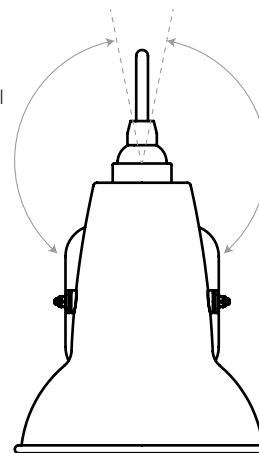

Shade Rotational
Movement