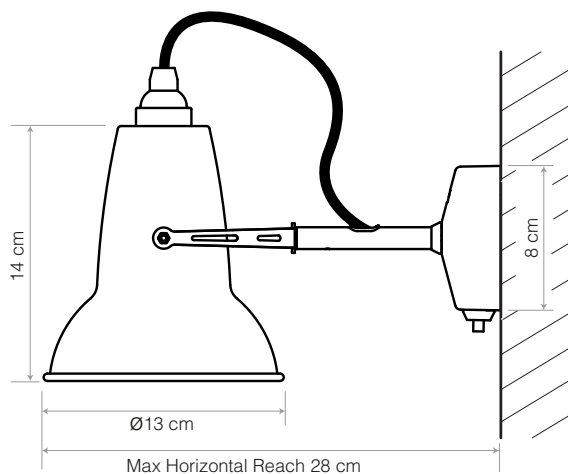

Description

Our Original Mini 1227™ wall light may be small, but it is effortlessly functional and perfectly formed. Stand out features include a rotating steel shade, chrome fittings, and a die-cast aluminium wall scone, complete with an integral switch. Proof that great things don't have to come in large packages.

Materials

- Gloss paint finish
- Steel shade
- Chrome plated fittings
- Fabric cable
- Die-cast aluminium wall plate
- IP20 rating

Dimensions

- Shade diameter: \varnothing 13cm
- Shade height: 14cm
- Max reach: 28cm (from wall to shade)
- Wall plate: 8 x 8cm
- Light Packaging (L x W x H): 19cm x 16cm x 28cm
- Light Packaged Weight: 0.85kg

Electrical

- Voltage: 220/240V, 50/60Hz
- Class II - Double insulated
- E14 Lampholder
- Maximum permitted bulb: 15W MAX E14
- Push switch on wall plate
- Light can be wired to an external light switch
- Bulb not included